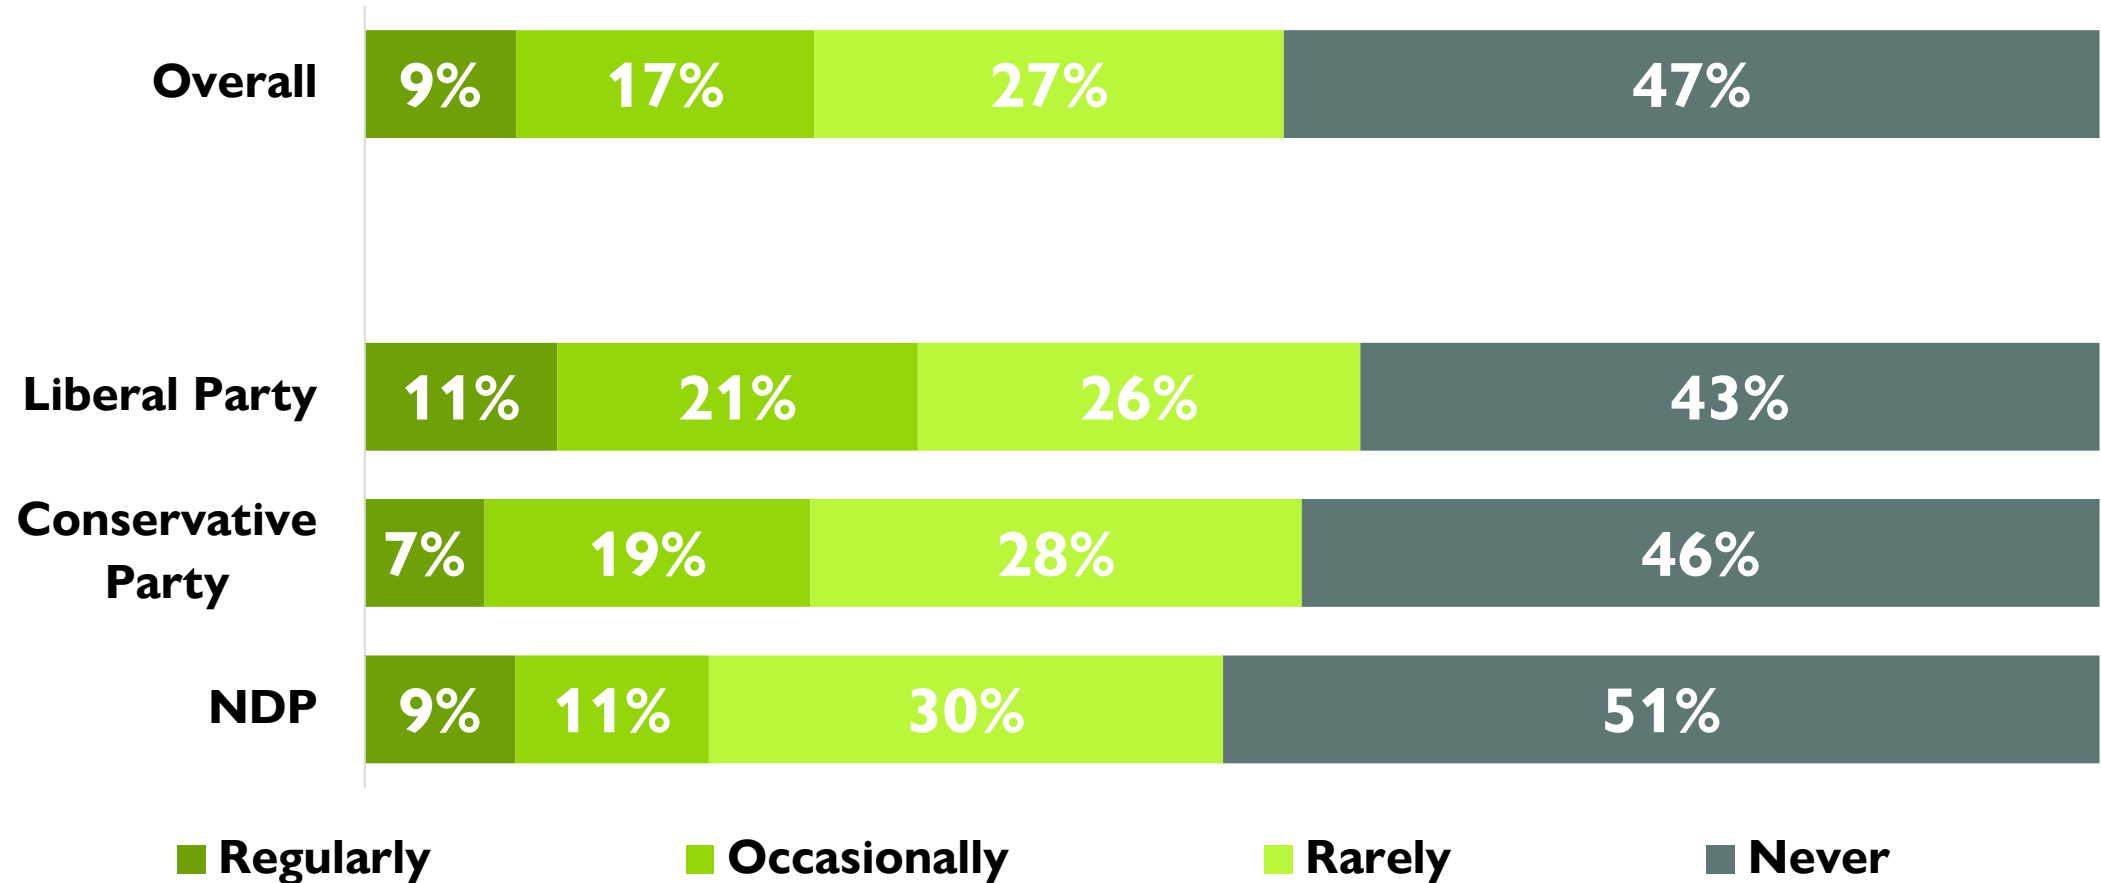

LISTENING TO CAMPUS OR COMMUNITY RADIO BY CURRENT FEDERAL VOTE

How often do you listen to campus or community radio stations?

ABACUS DATA