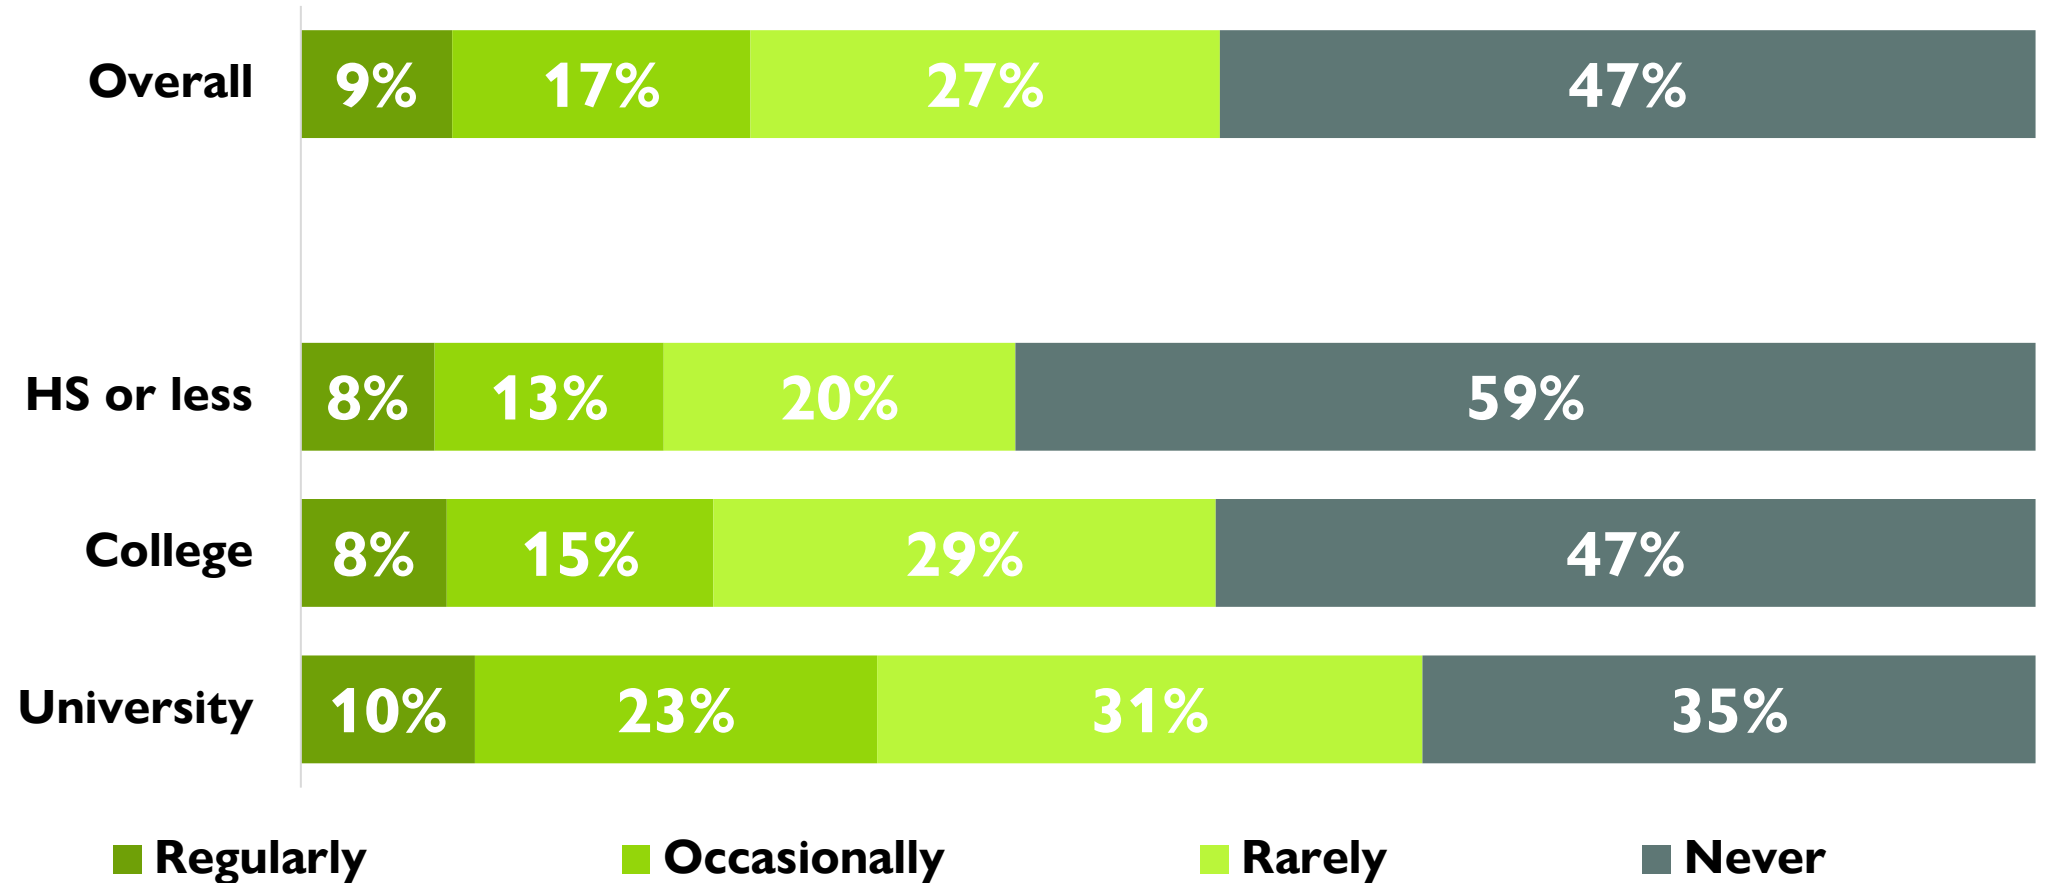

LISTENING TO CAMPUS OR COMMUNITY RADIO BY EDUCATION

How often do you listen to campus or community radio stations?