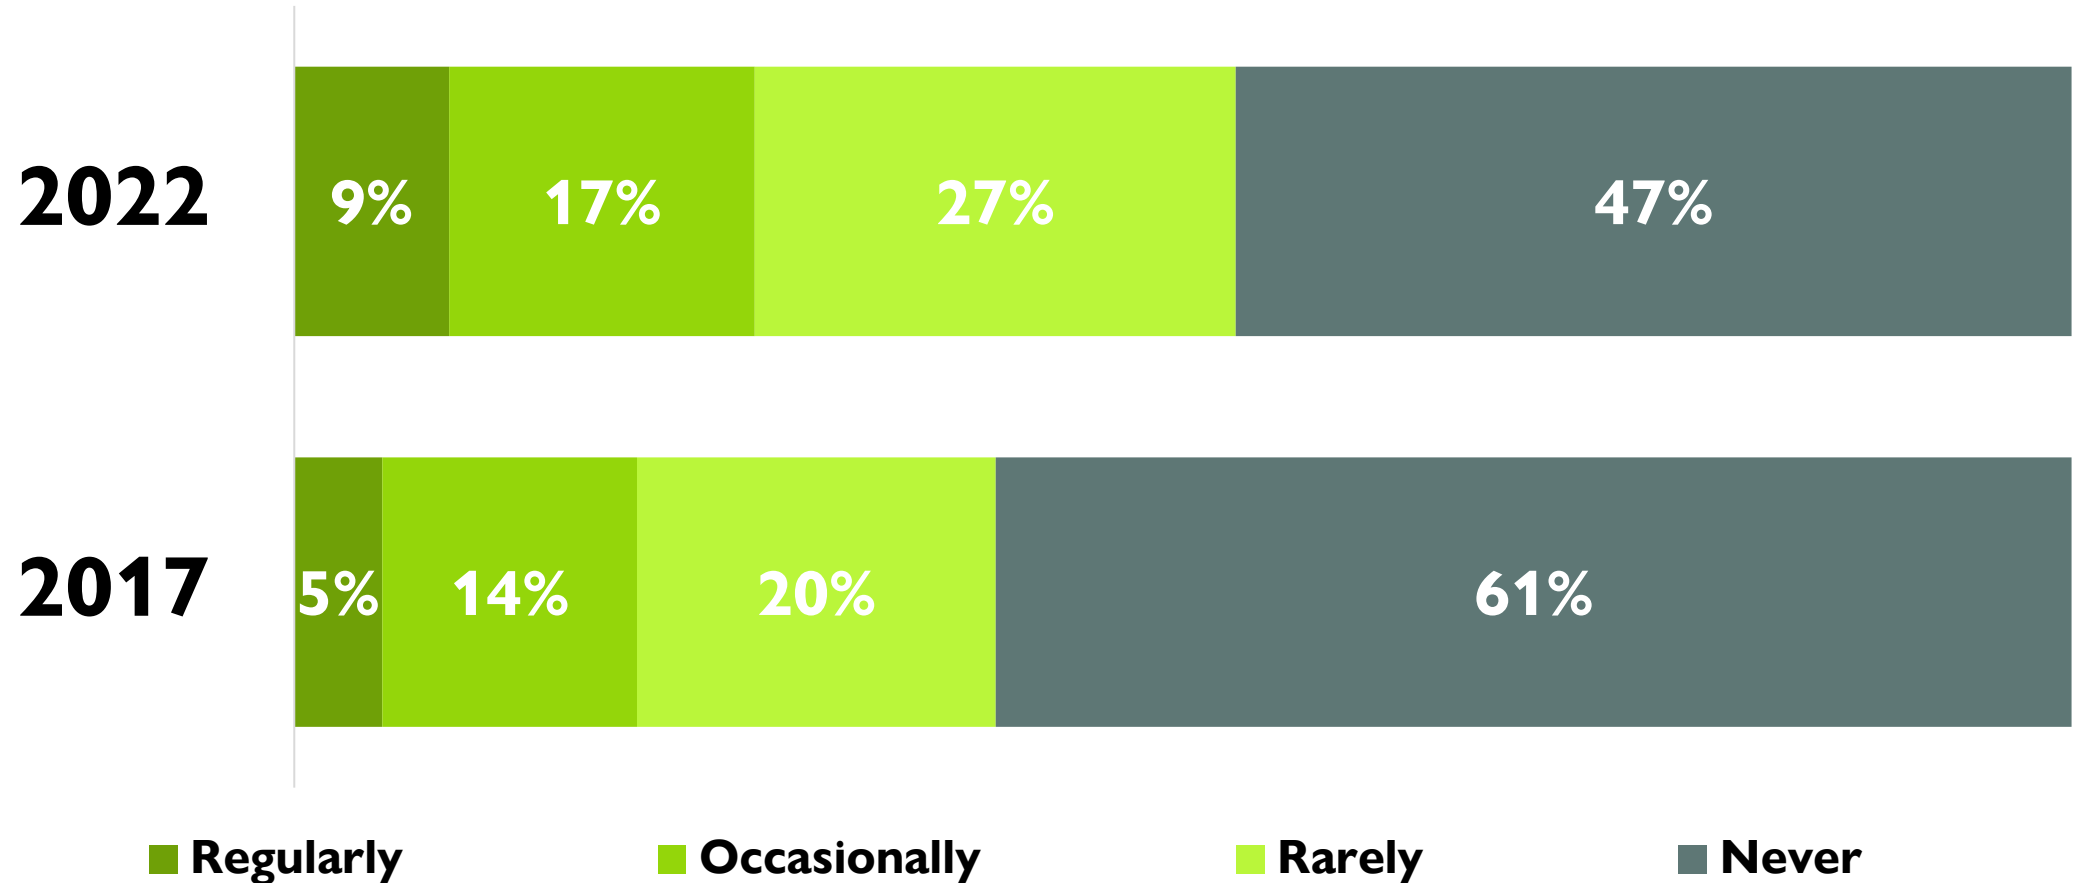

LISTENING TO CAMPUS OR COMMUNITY RADIO

ALL RESPONDENTS

How often do you listen to campus or community radio stations?