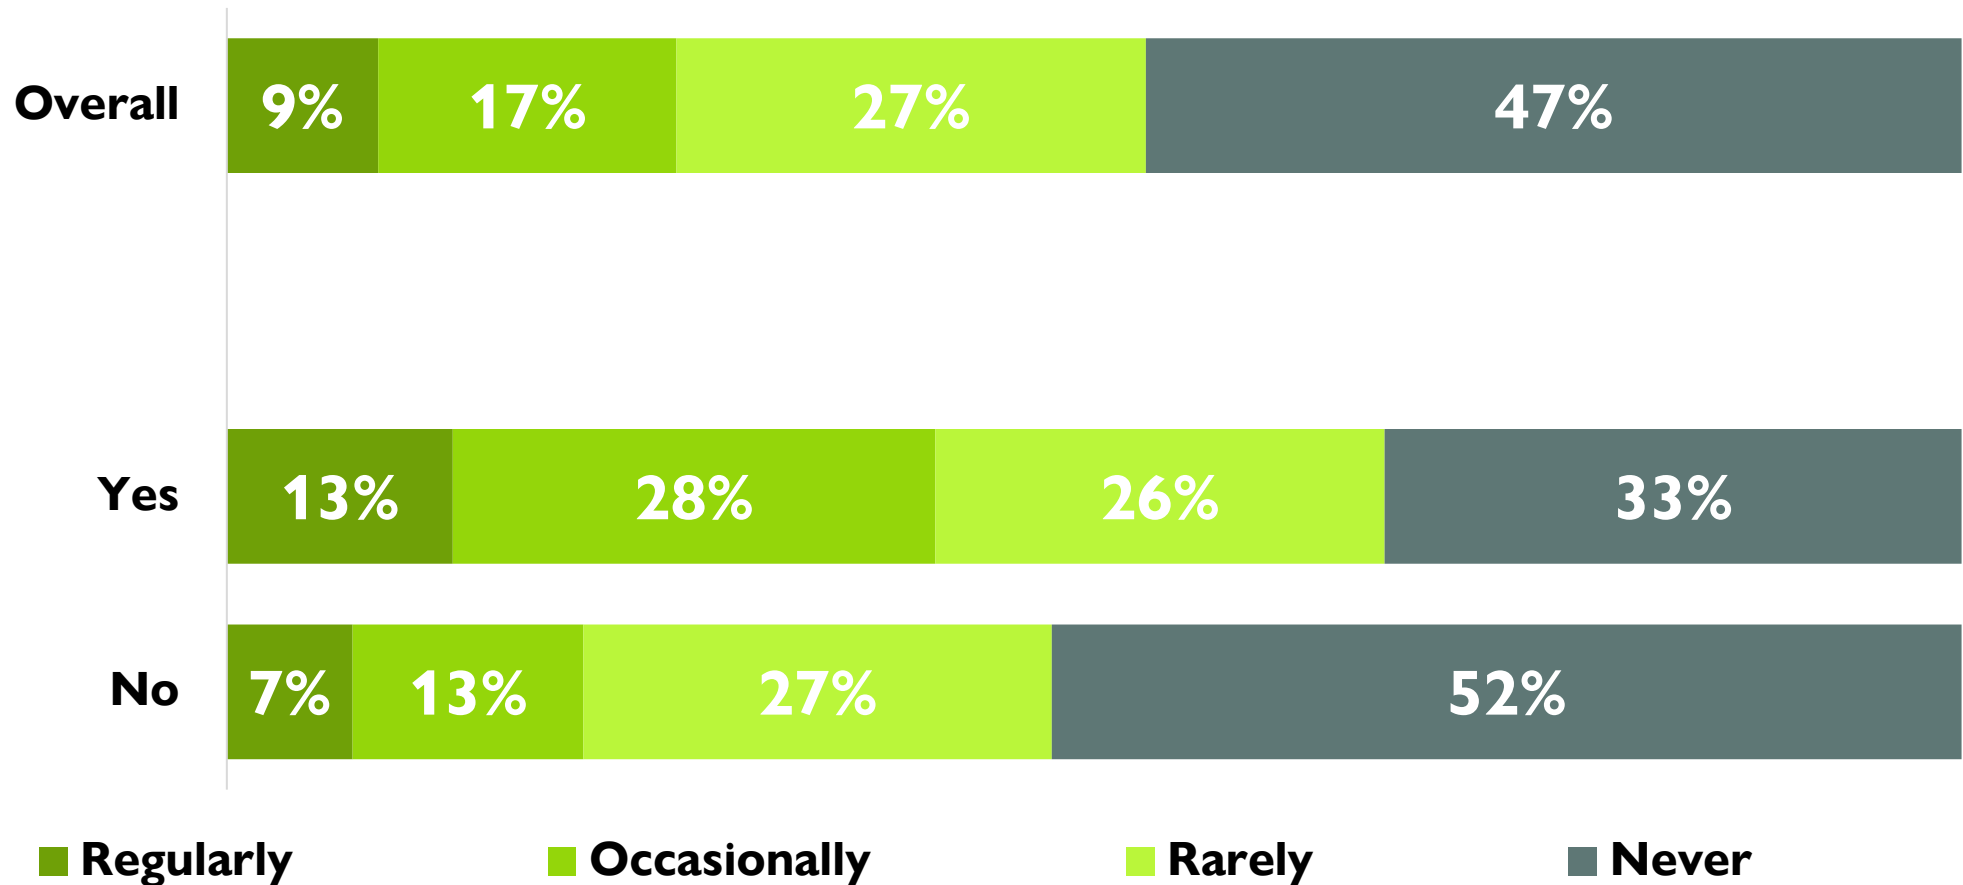

LISTENING TO CAMPUS OR COMMUNITY RADIO BY CHILDREN UNDER 18 YEARS OF AGE AT HOME

How often do you listen to campus or community radio stations?

LISTENING TO CAMPUS OR COMMUNITY RADIO BY NEWS CONSUMPTION - WORLD AFFAIRS