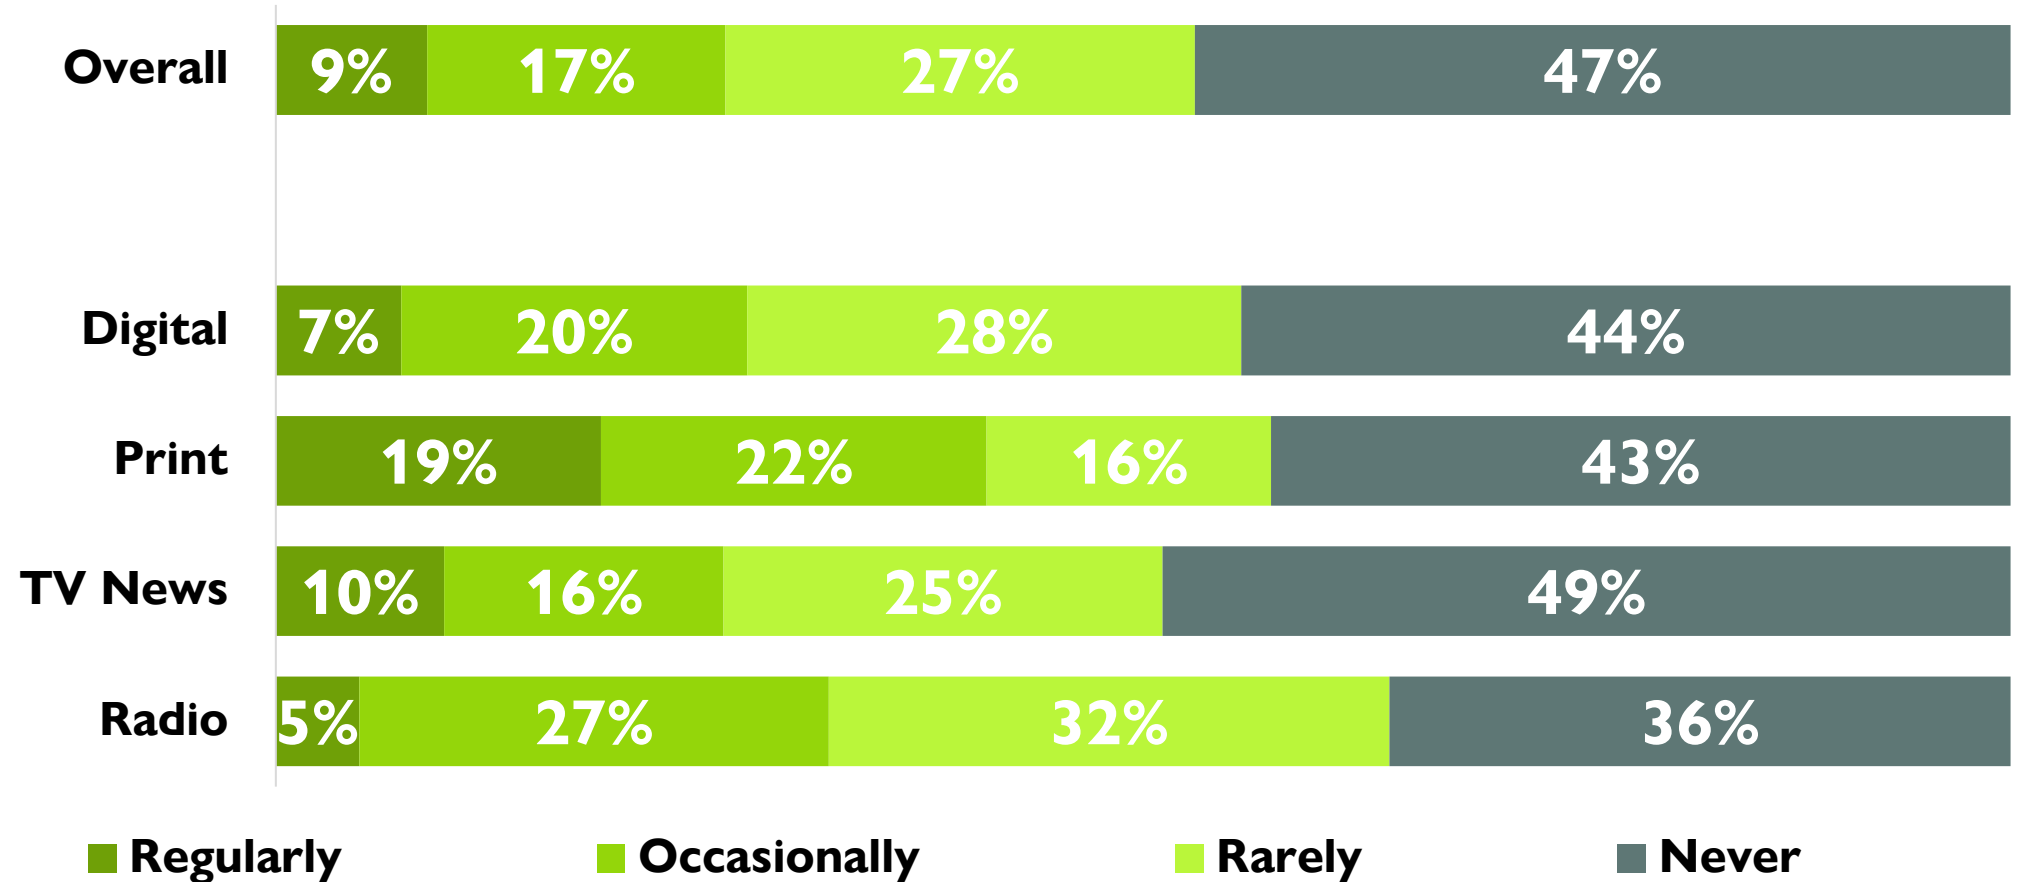

How often do you listen to campus or community radio stations?