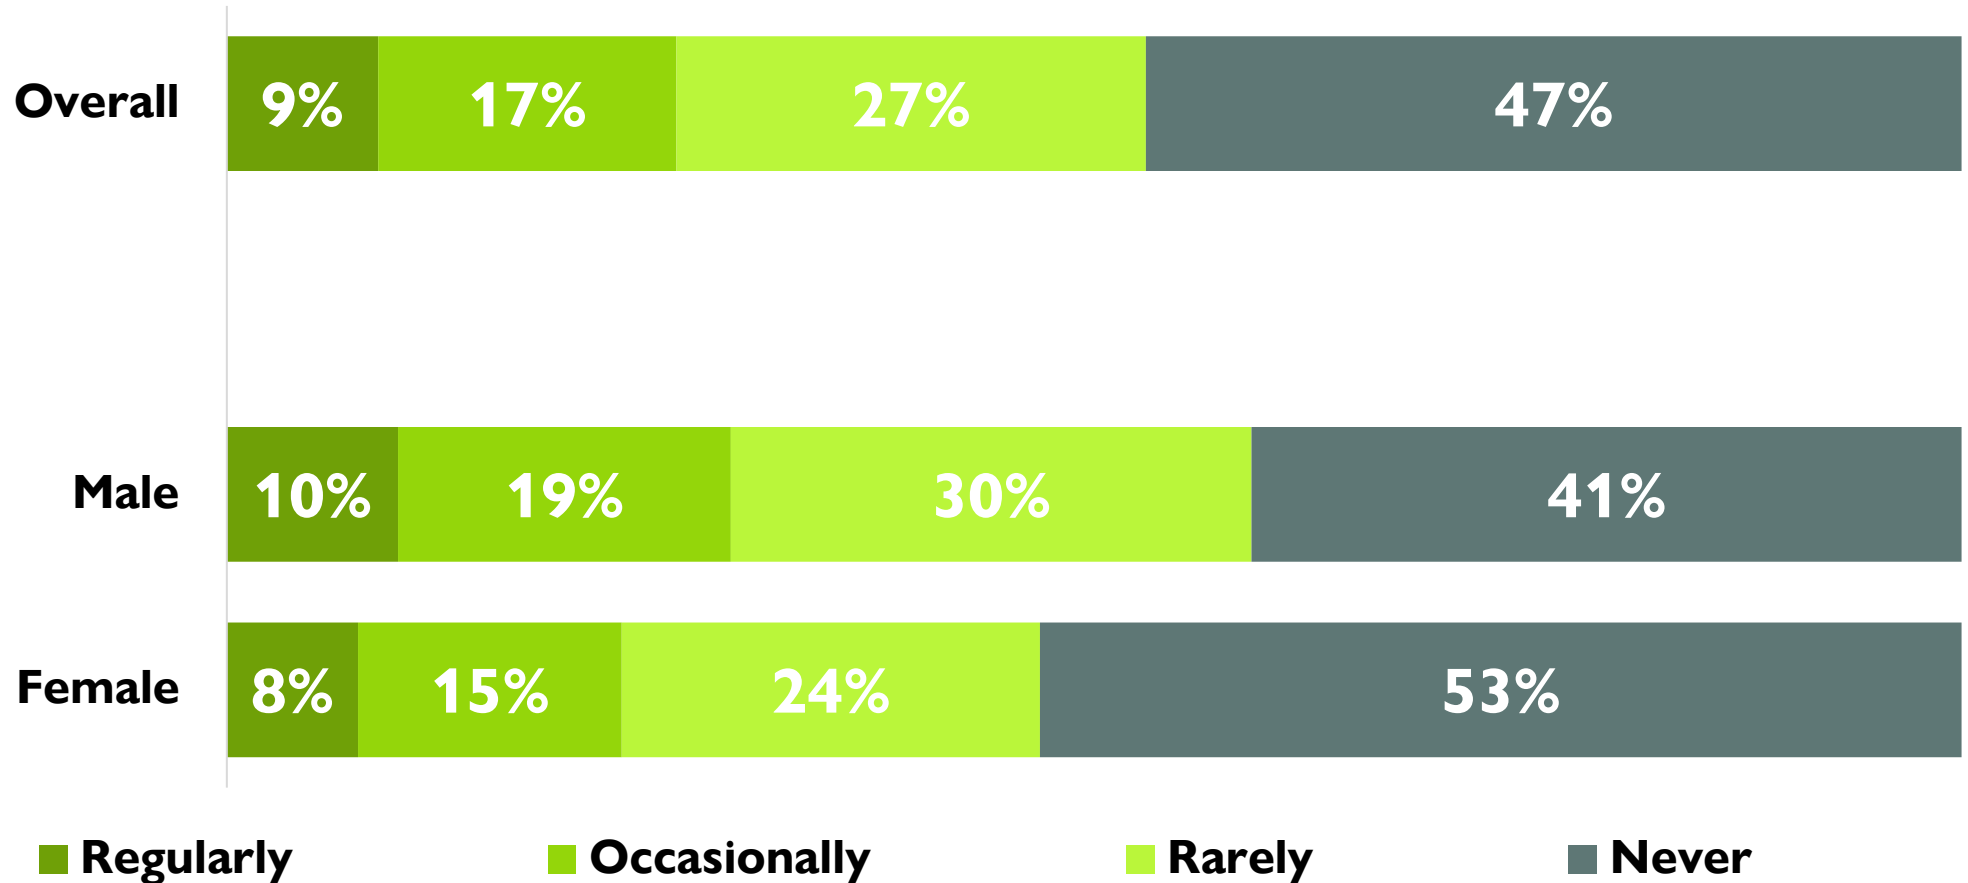

LISTENING TO CAMPUS OR COMMUNITY RADIO BY GENDER

How often do you listen to campus or community radio stations?