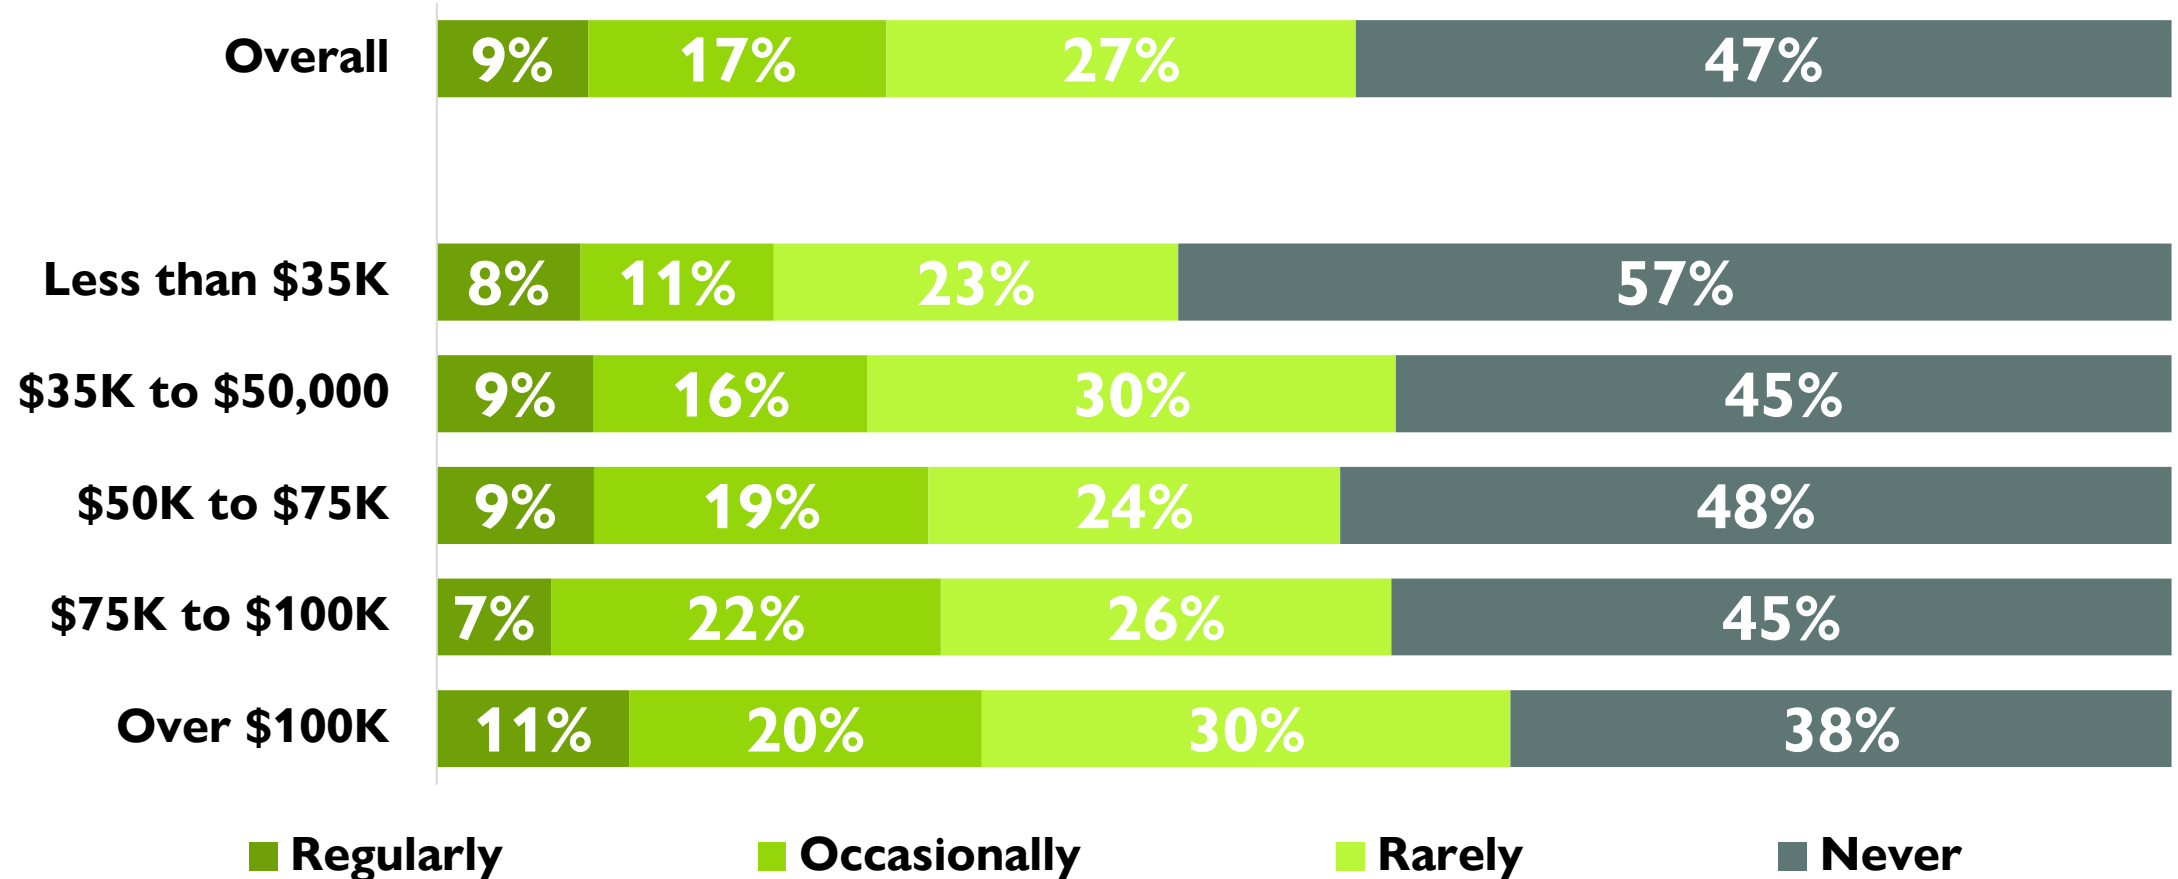

LISTENING TO CAMPUS OR COMMUNITY RADIO BY HOUSEHOLD INCOME

How often do you listen to campus or community radio stations?