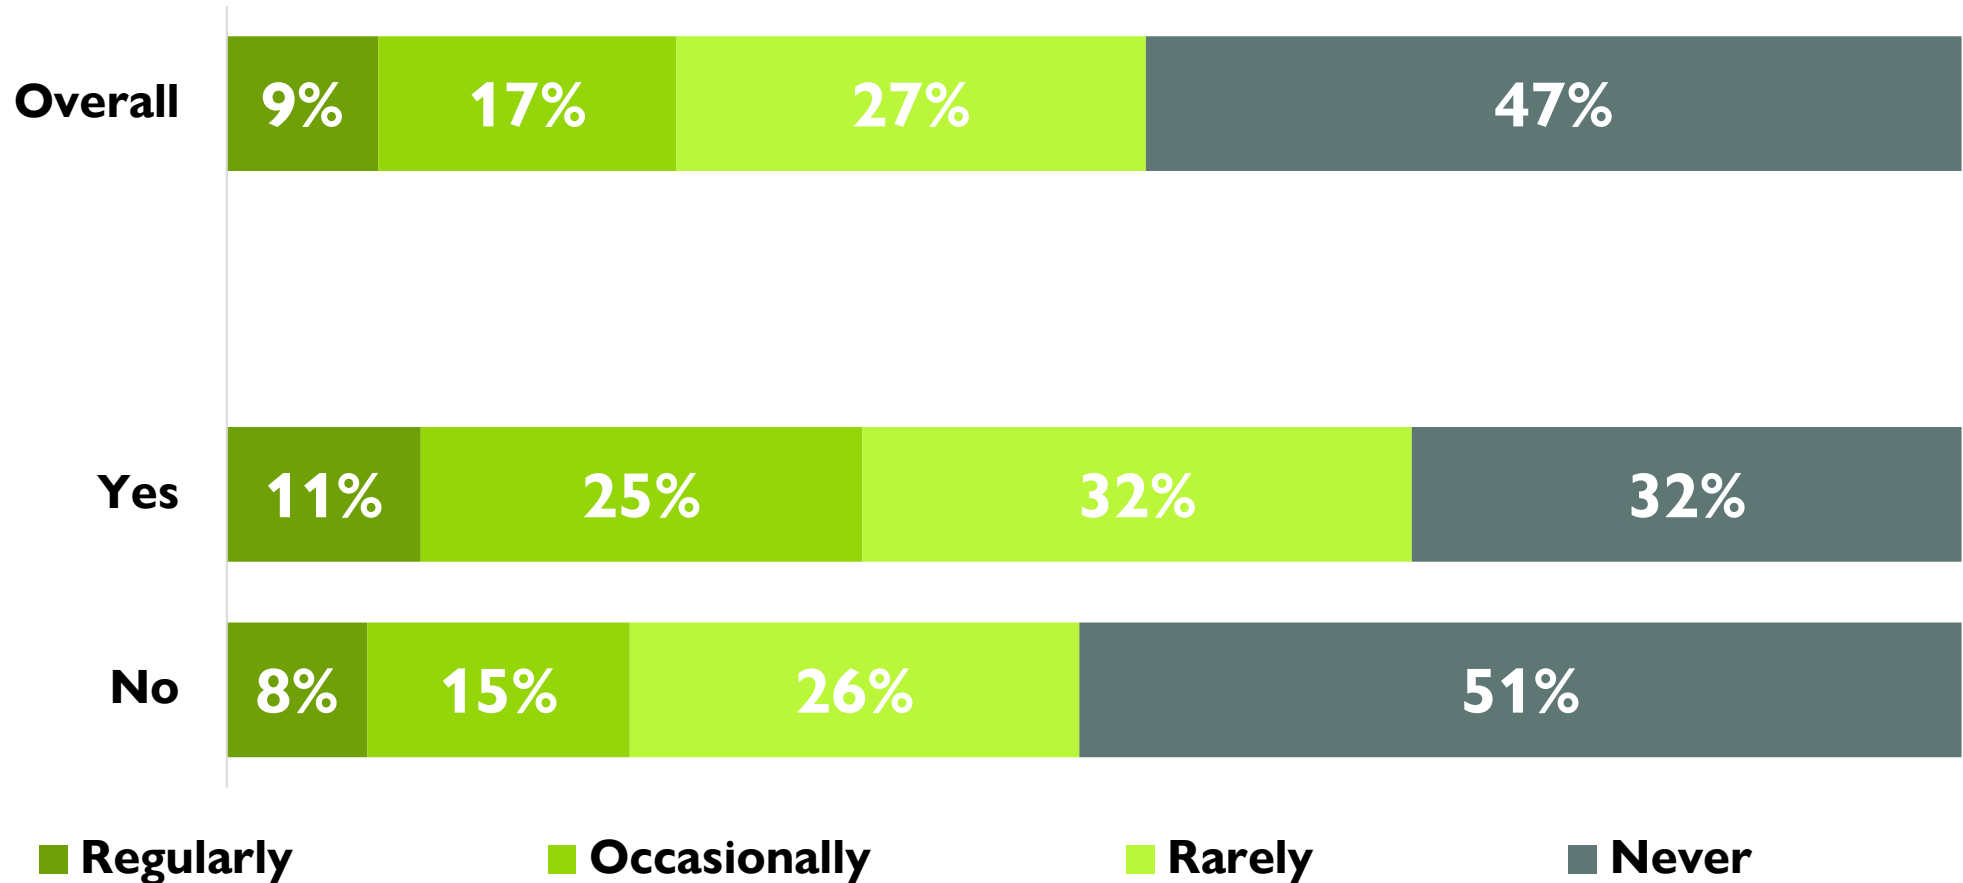

LISTENING TO CAMPUS OR COMMUNITY RADIO BY CURRENT FEDERAL VOTE

How often do you listen to campus or community radio stations?

ABACUS DATA

LISTENING TO CAMPUS OR COMMUNITY RADIO BY VISIBLE MINORITY

How often do you listen to campus or community radio stations?