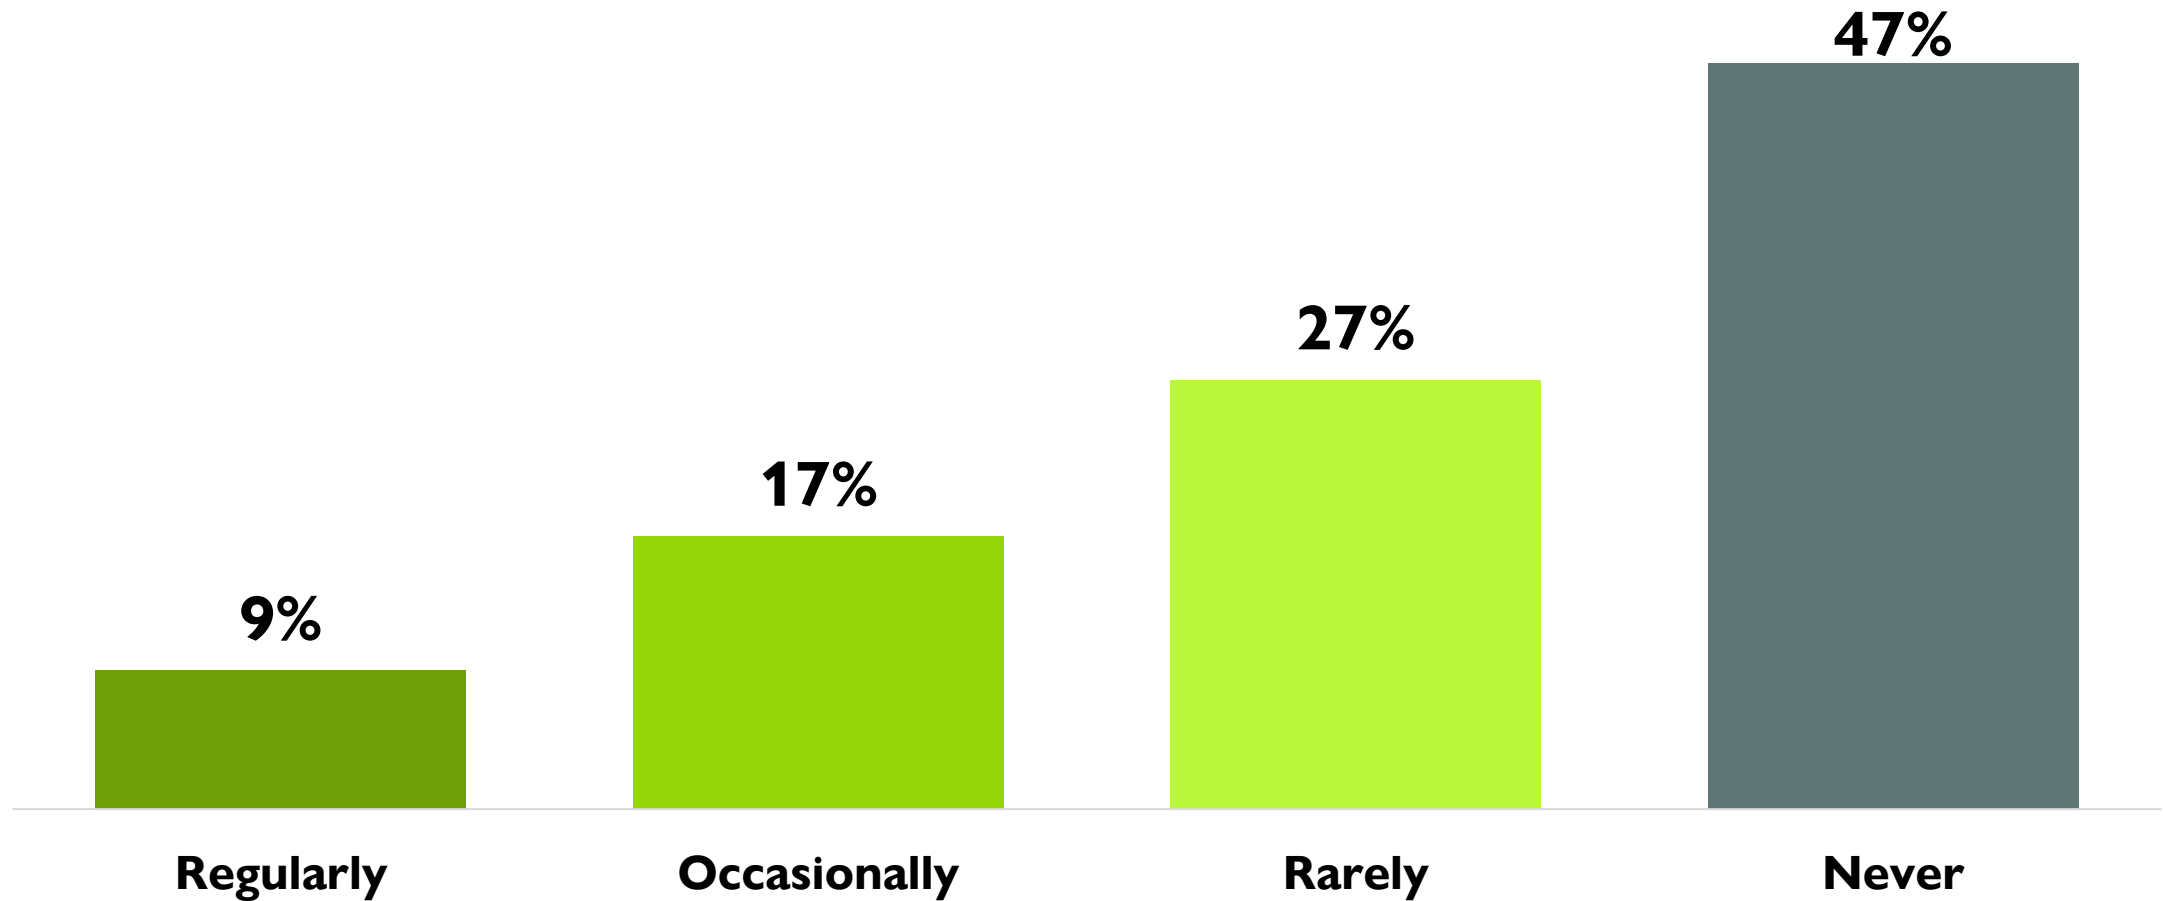

LISTENING TO CAMPUS OR COMMUNITY RADIO

ALL RESPONDENTS

How often do you listen to campus or community radio stations?