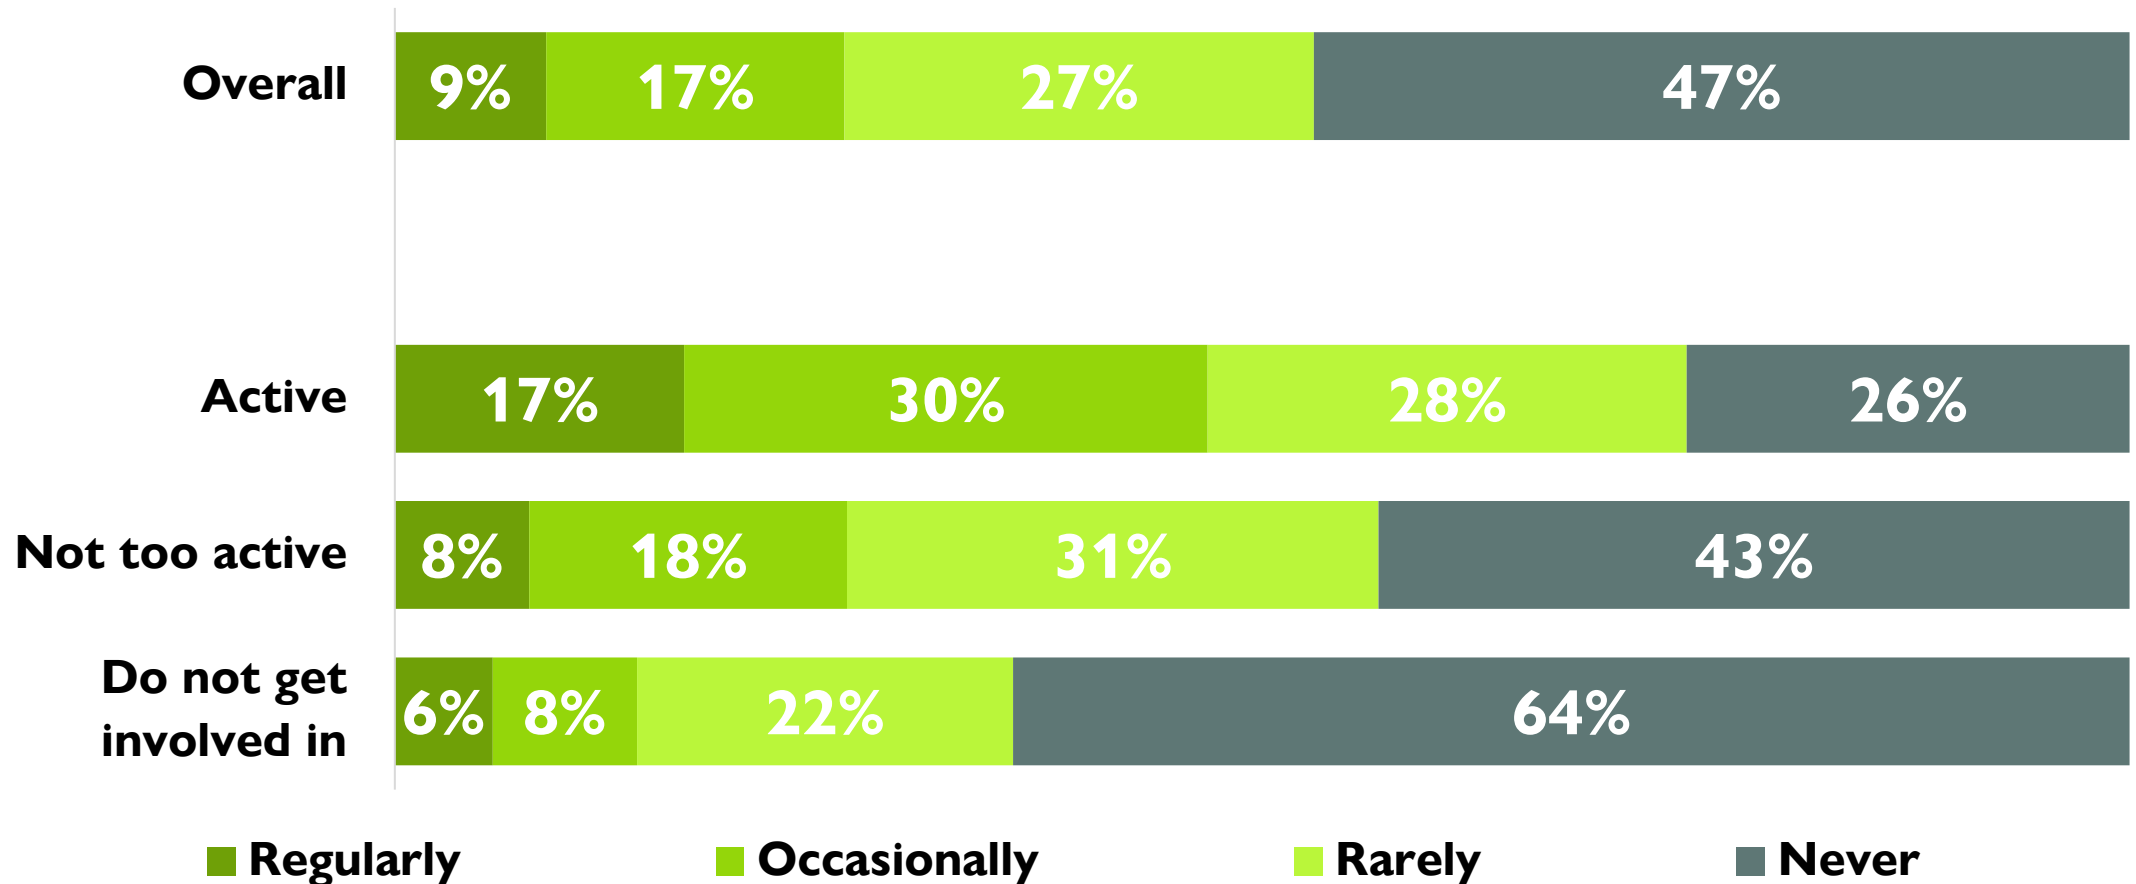

LISTENING TO CAMPUS OR COMMUNITY RADIO BY COMMUNITY ACTIVISM

How often do you listen to campus or community radio stations?