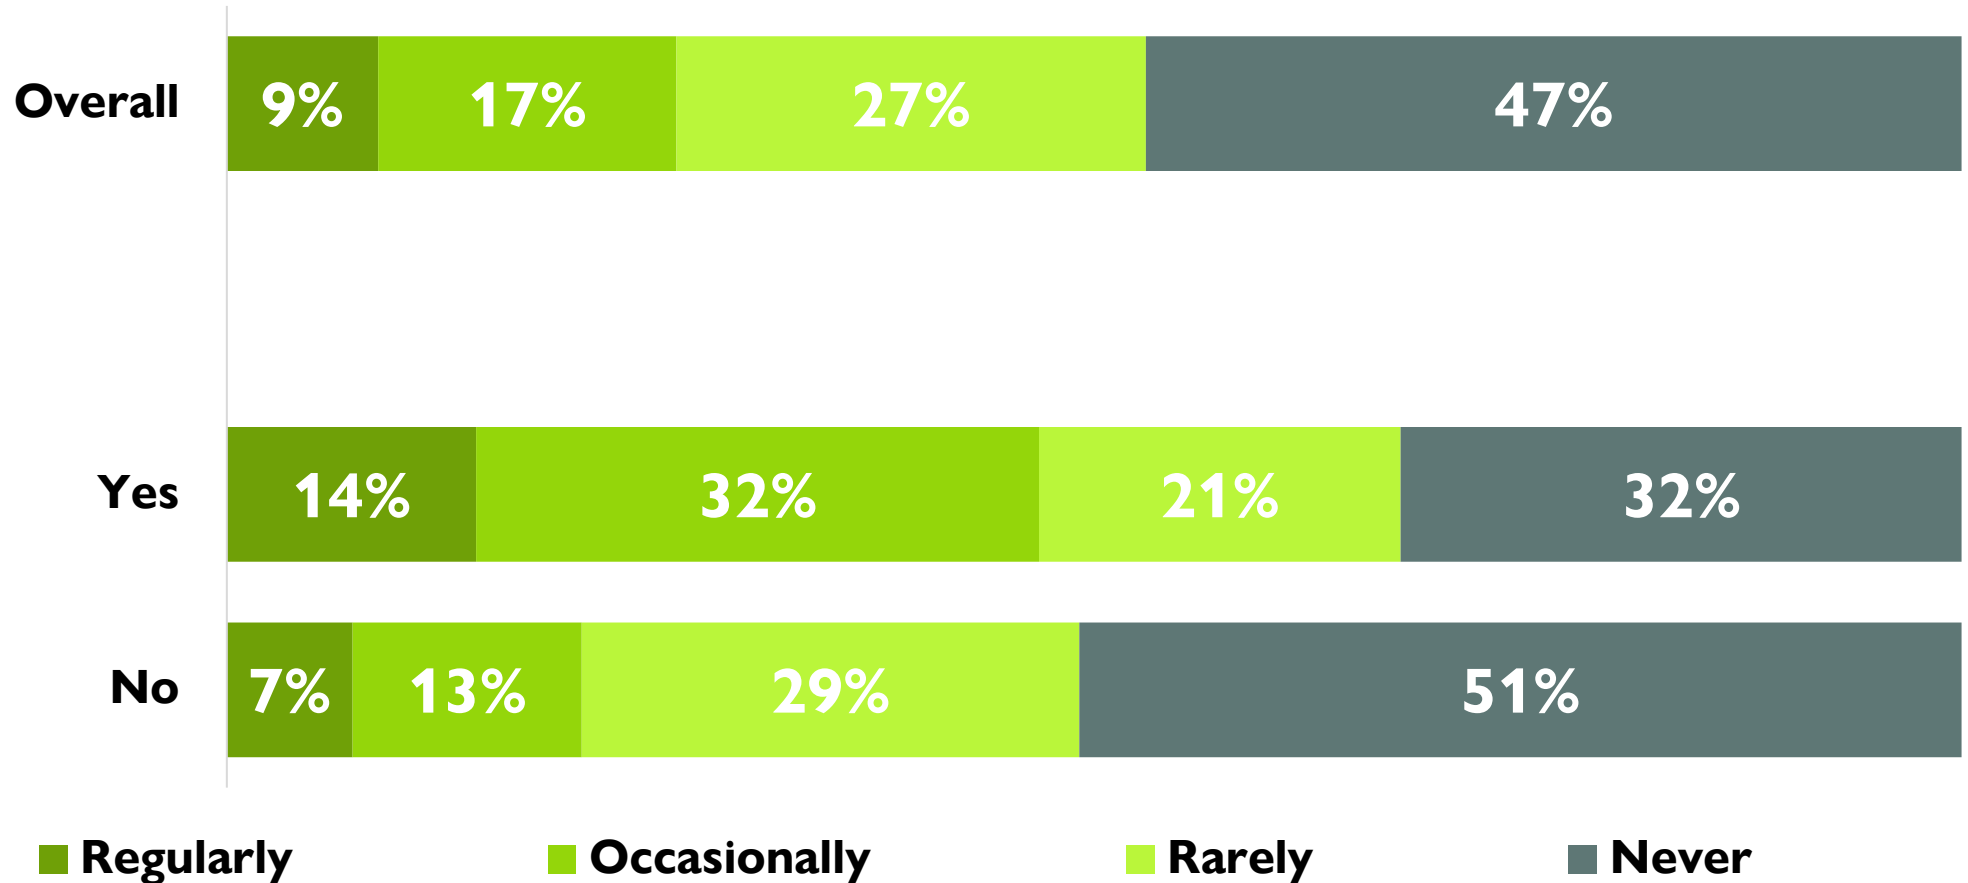

LISTENING TO CAMPUS OR COMMUNITY RADIO BY UNION MEMBERSHIP

How often do you listen to campus or community radio stations?