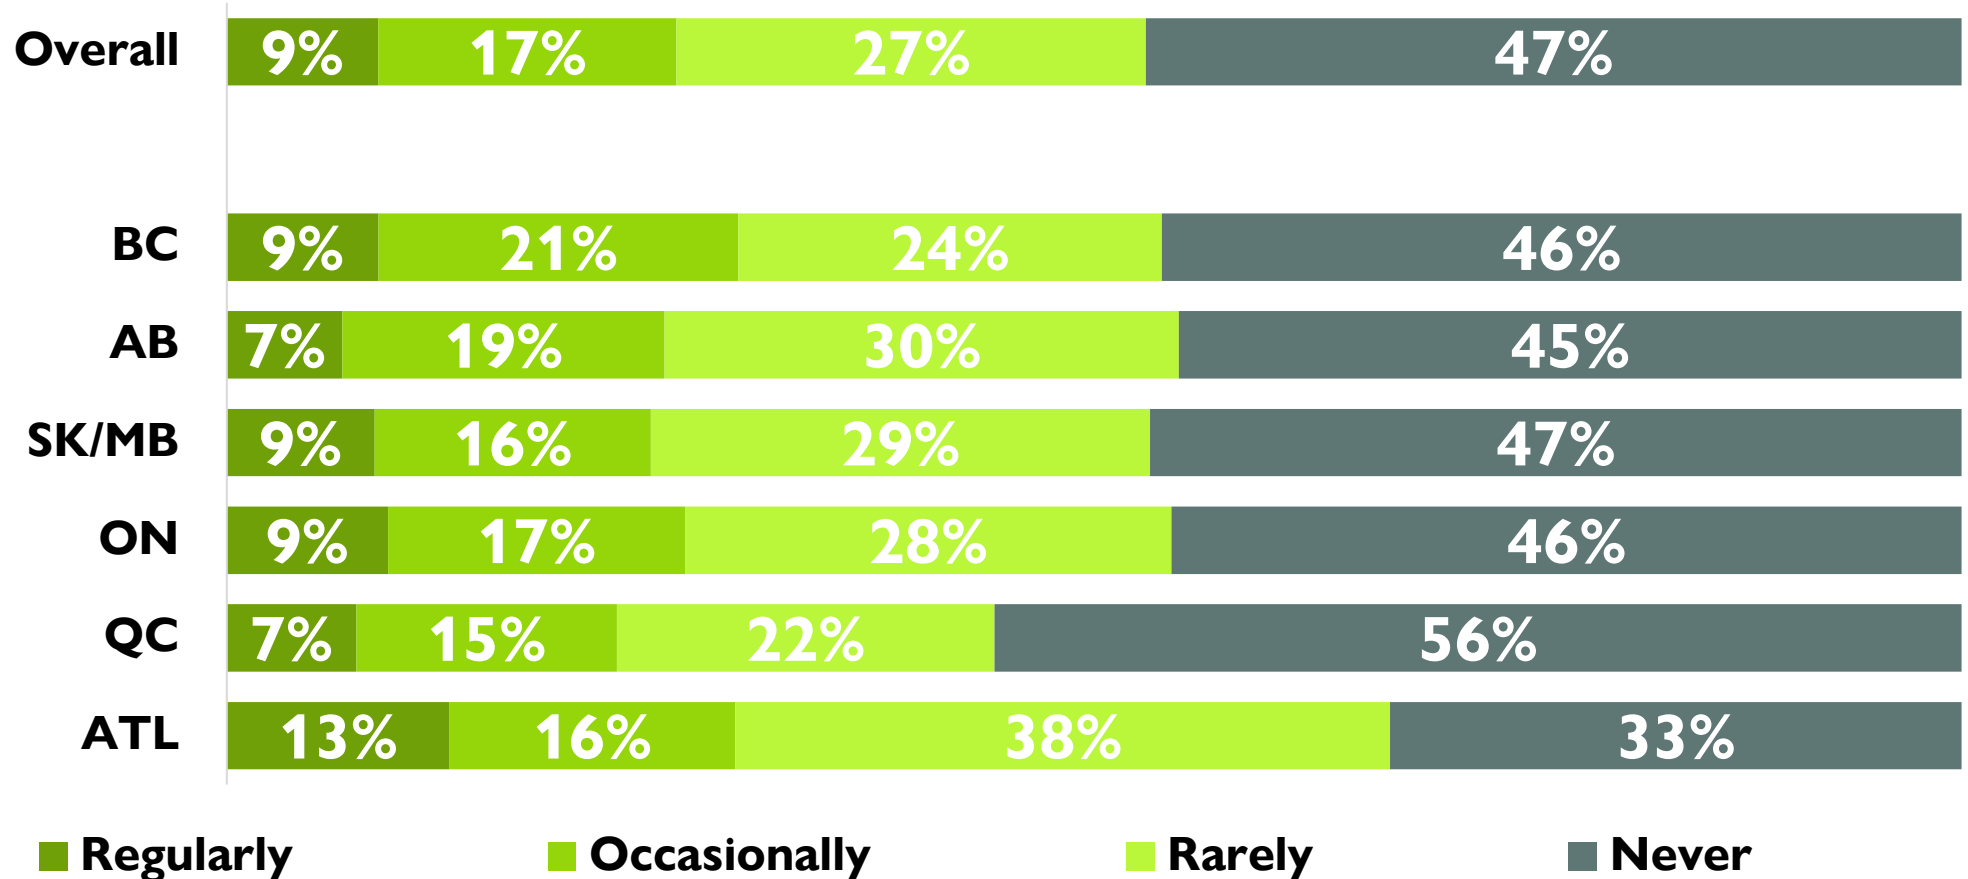

LISTENING TO CAMPUS OR COMMUNITY RADIO BY REGION

How often do you listen to campus or community radio stations?