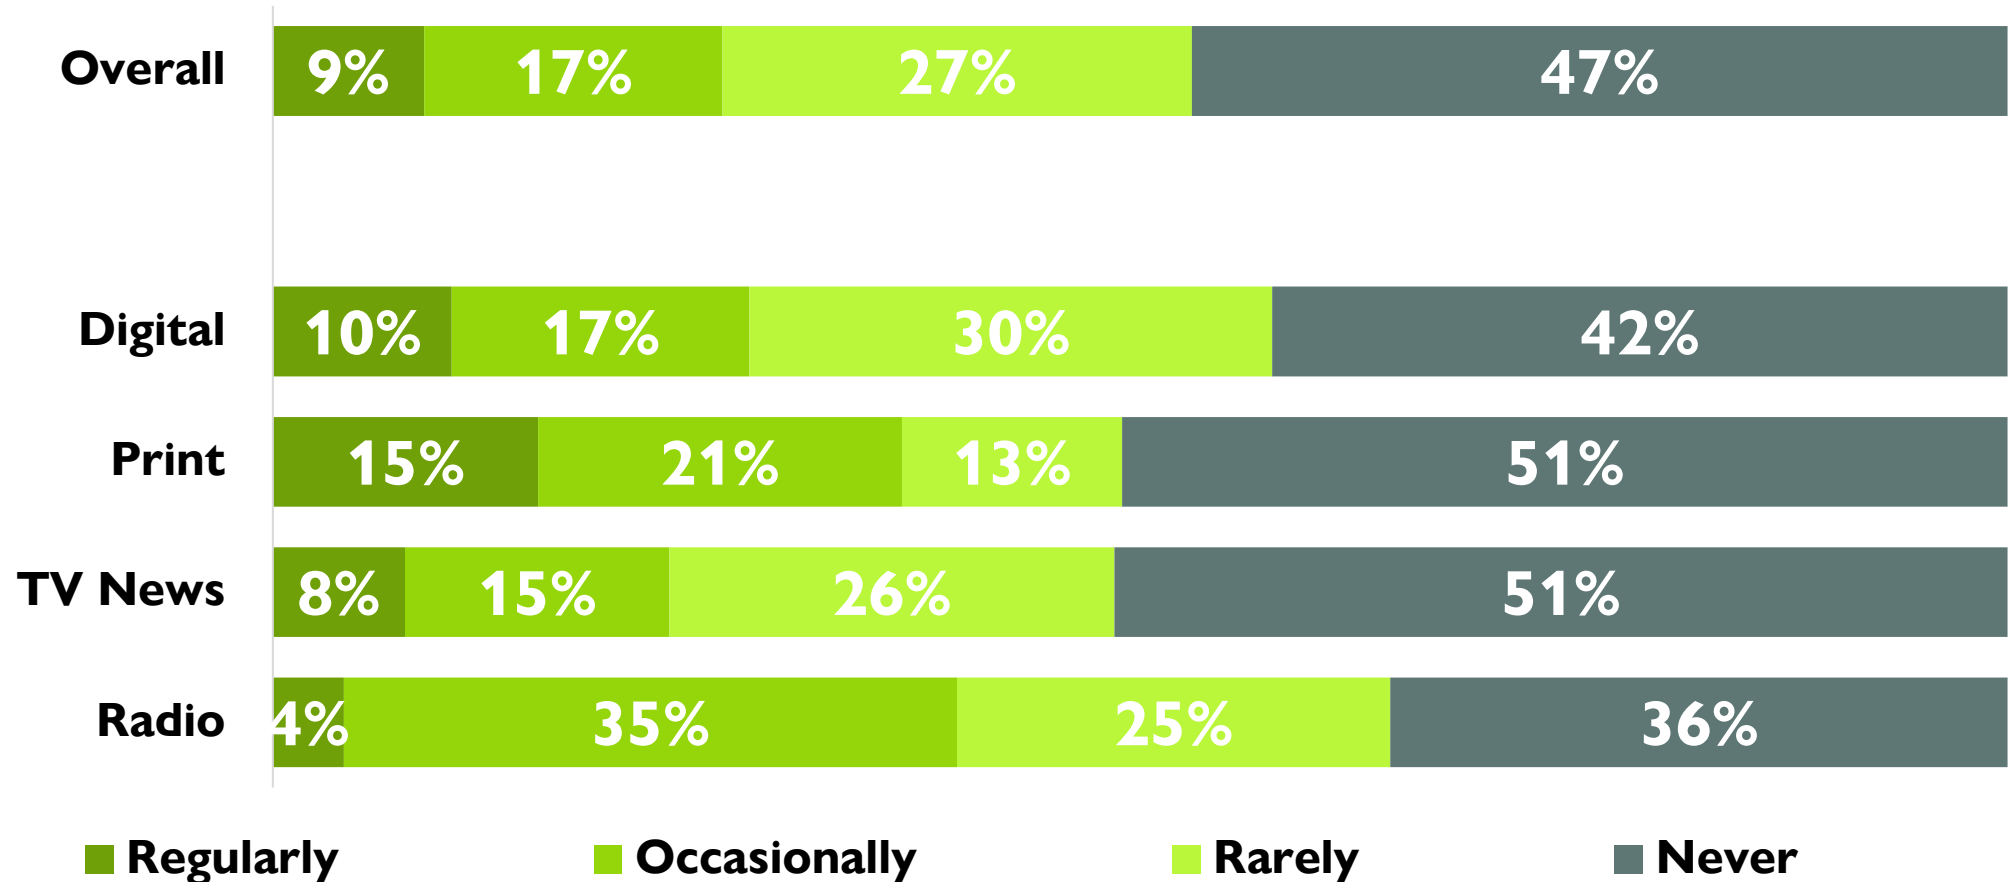

LISTENING TO CAMPUS OR COMMUNITY RADIO BY CHILDREN UNDER 18 YEARS OF AGE AT HOME

How often do you listen to campus or community radio stations?

LISTENING TO CAMPUS OR COMMUNITY RADIO BY NEWS CONSUMPTION - WORLD AFFAIRS