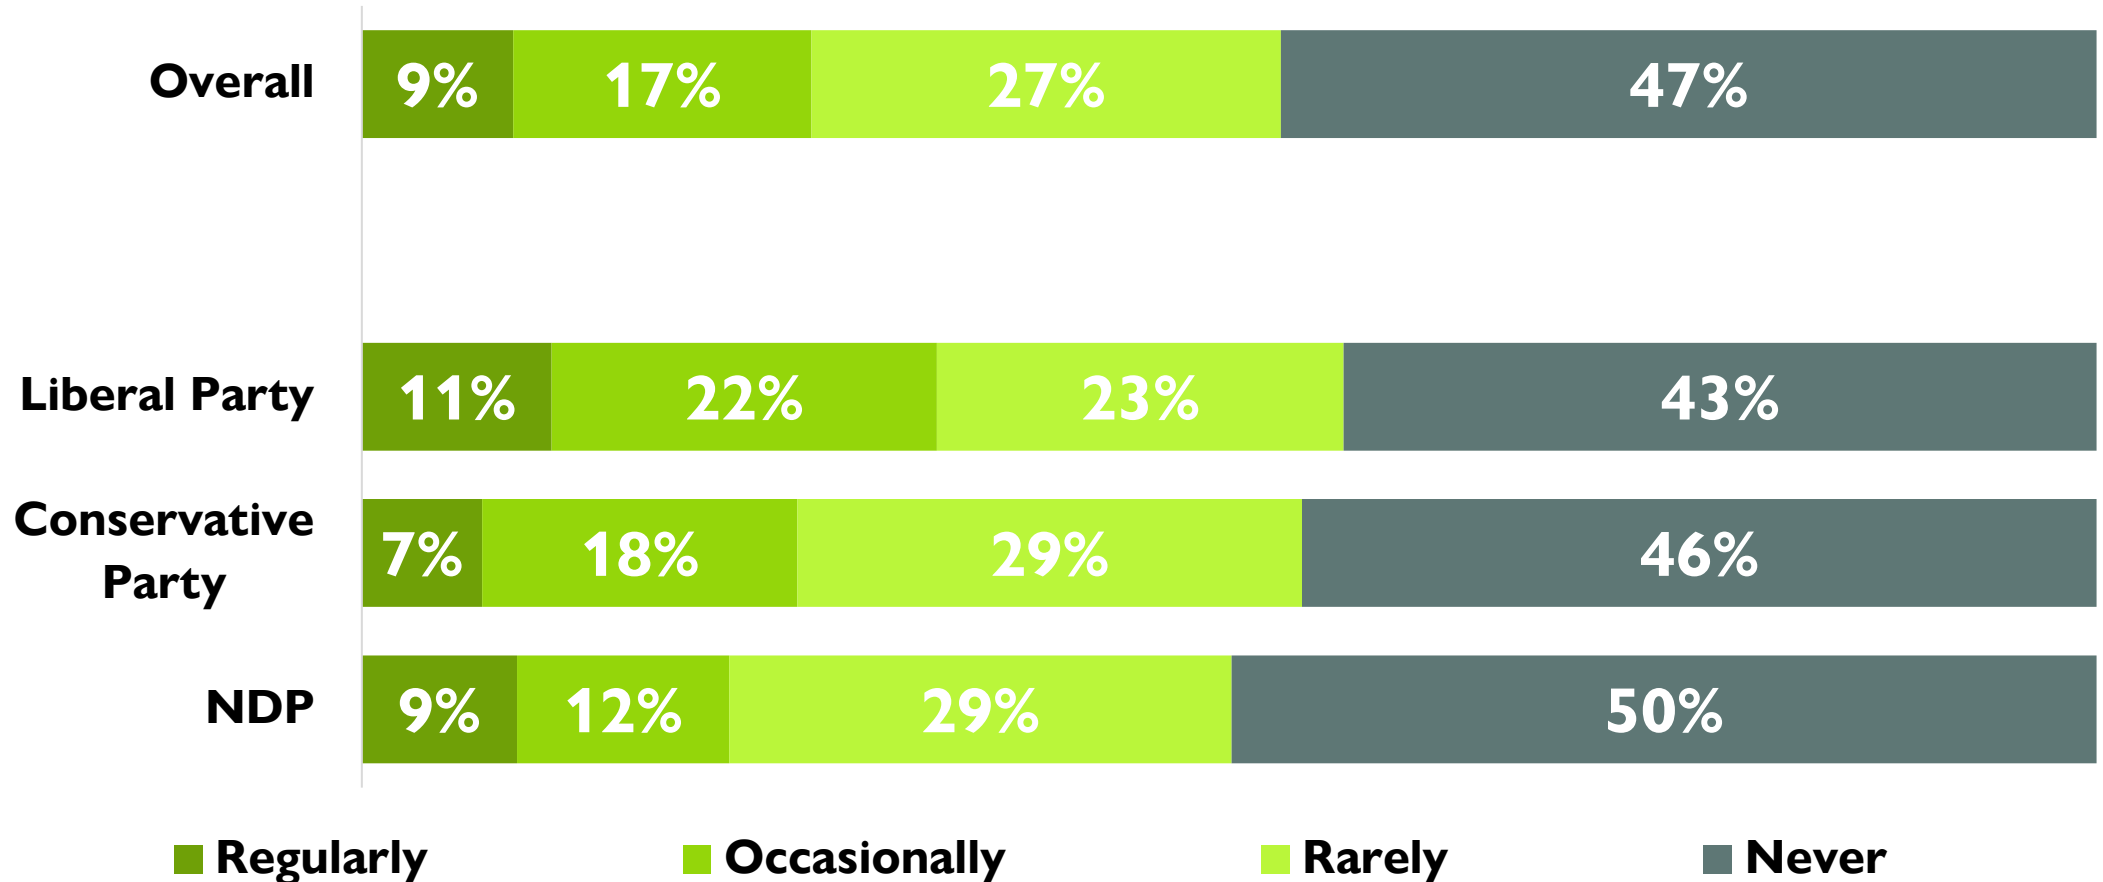

LISTENING TO CAMPUS OR COMMUNITY RADIO BY POLITICAL SPECTRUM

How often do you listen to campus or community radio stations?

LISTENING TO CAMPUS OR COMMUNITY RADIO

BY 2021 FEDERAL VOTE

How often do you listen to campus or community radio stations?