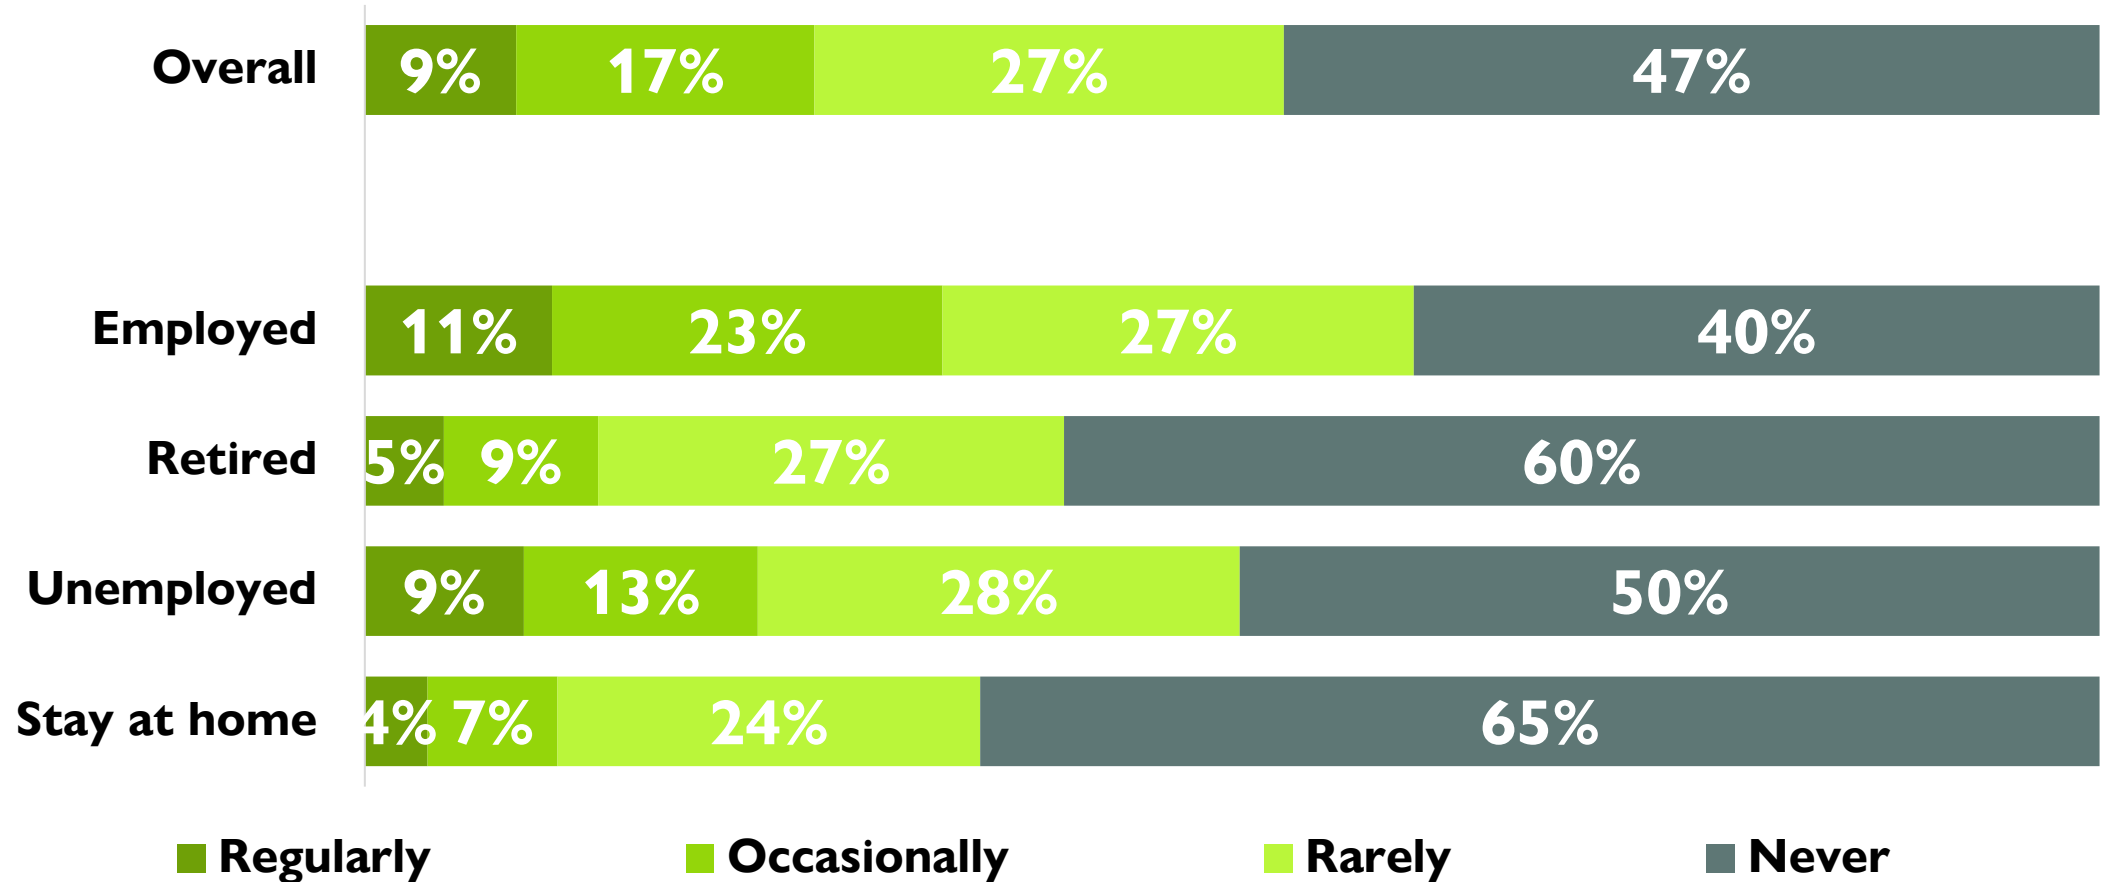

LISTENING TO CAMPUS OR COMMUNITY RADIO BY EMPLOYMENT STATUS

How often do you listen to campus or community radio stations?