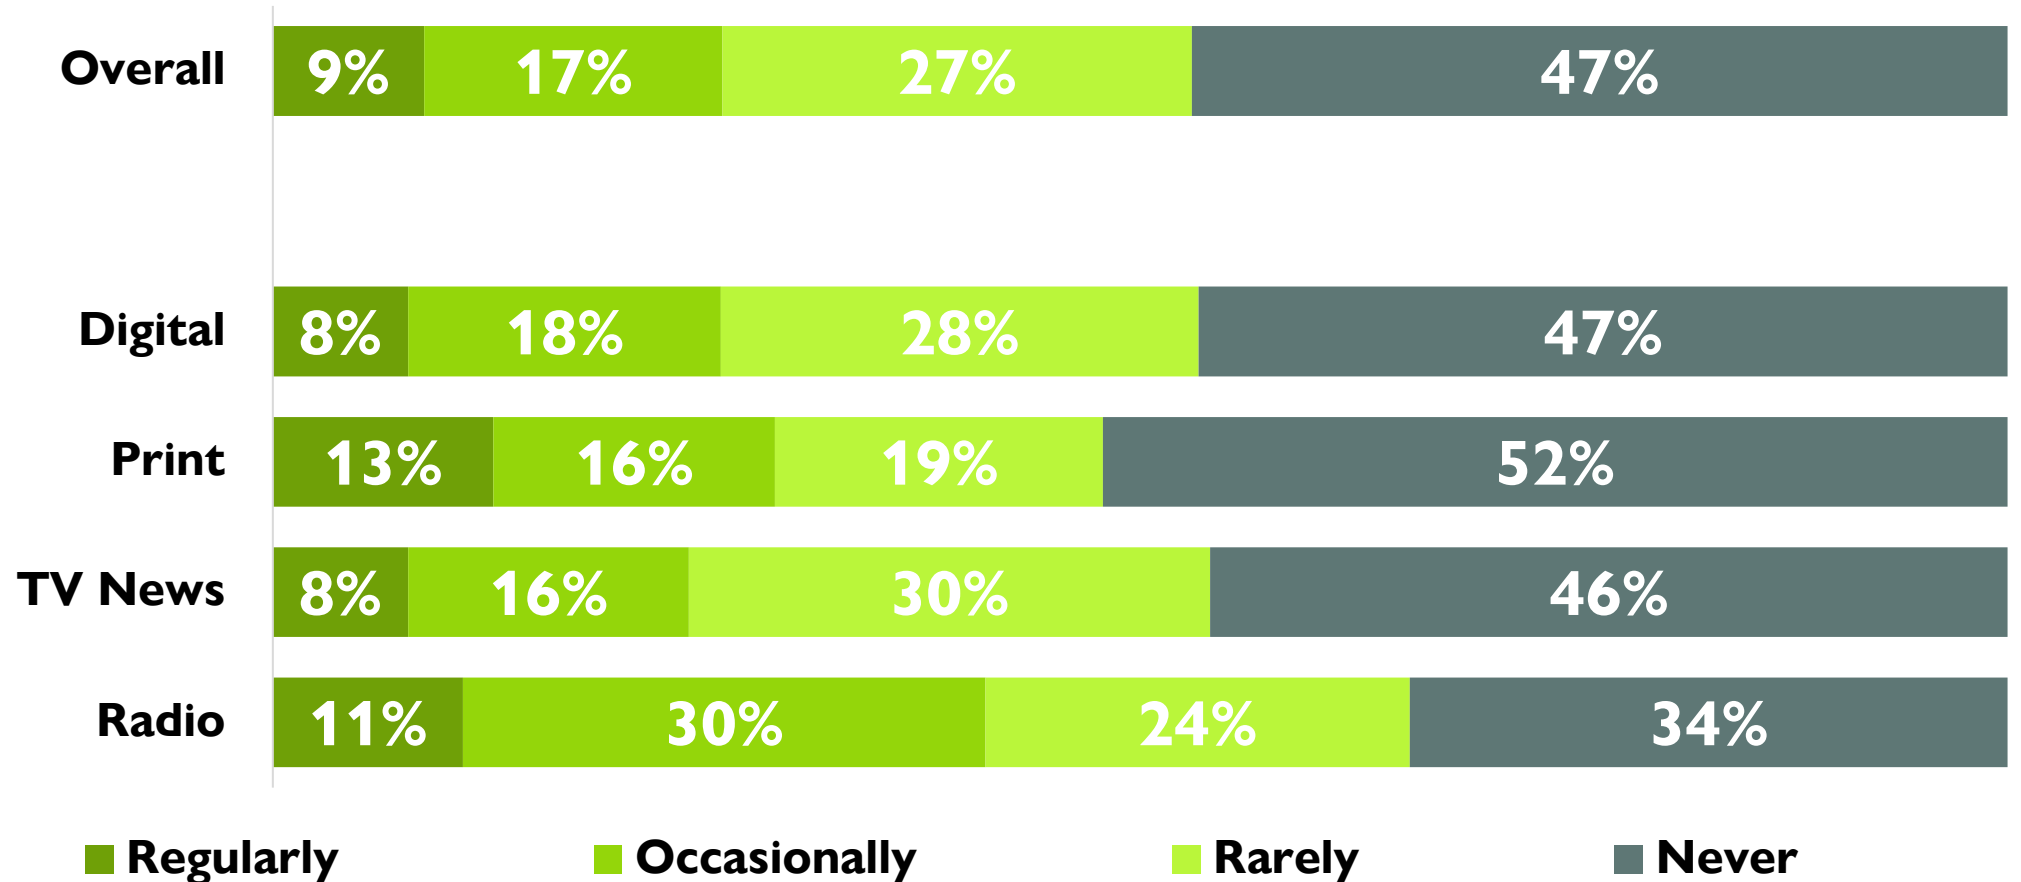

LISTENING TO CAMPUS OR COMMUNITY RADIO

BY NEWS CONSUMPTION - LOCAL NEWS

How often do you listen to campus or community radio stations?