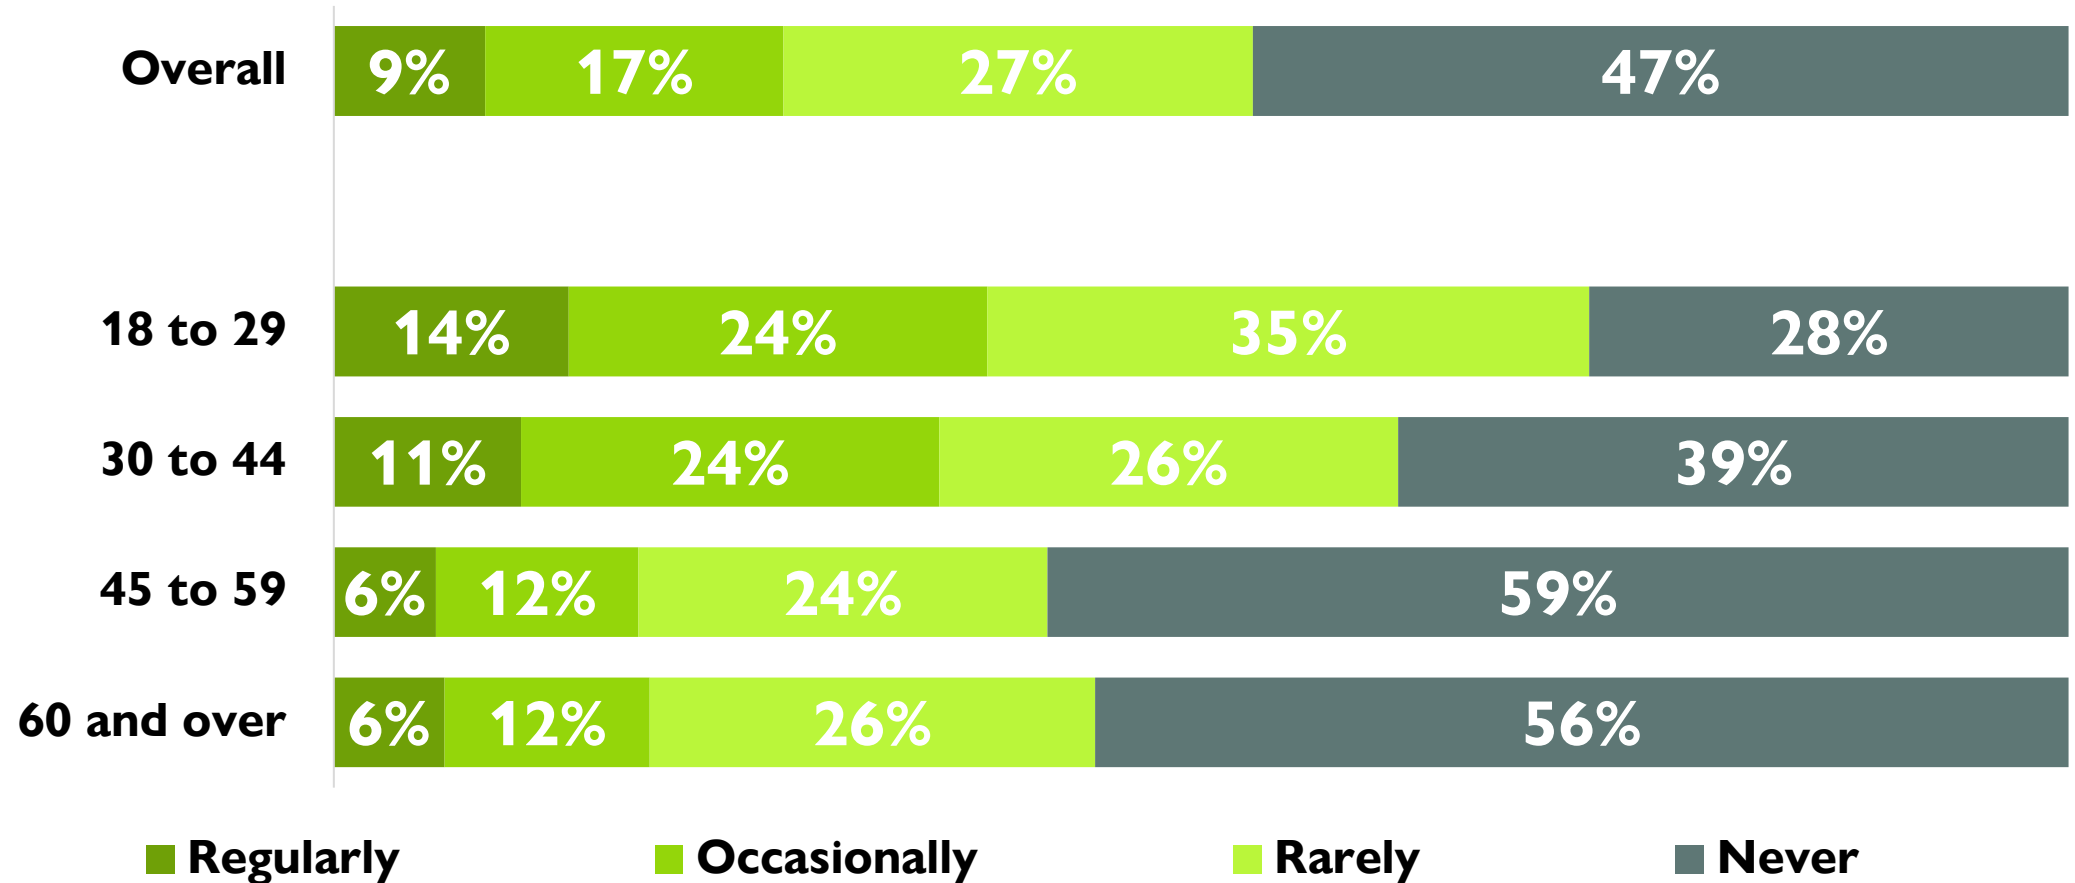

LISTENING TO CAMPUS OR COMMUNITY RADIO BY AGE GROUP

How often do you listen to campus or community radio stations?